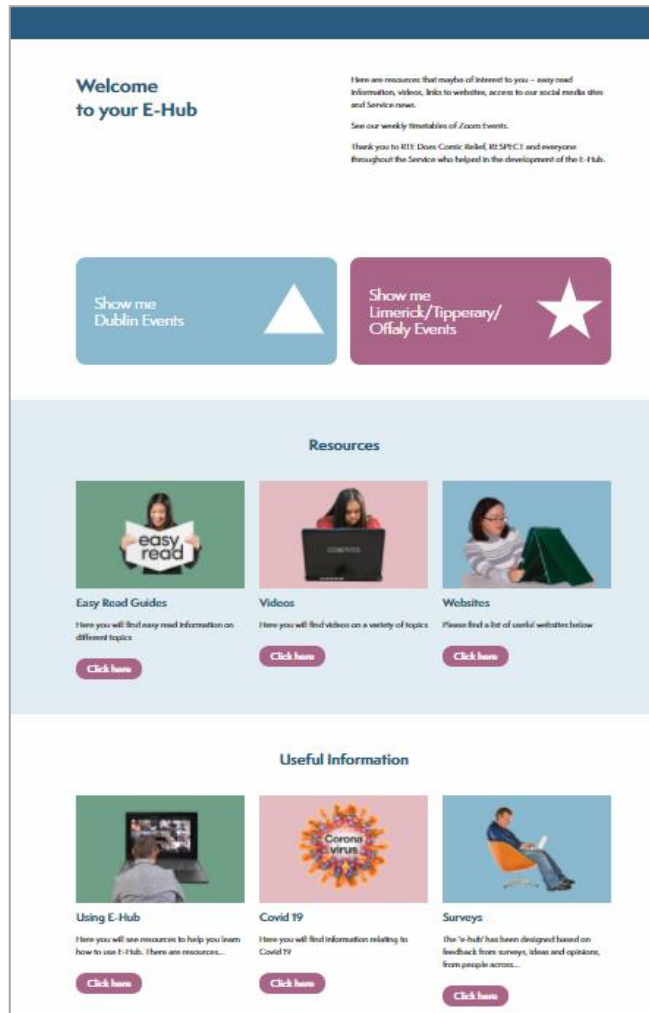

## *A Support Guide*

The E-Hub is your website where you can easily access Zoom activities, videos, news, information and links to other websites.

# Avista E-Hub

To find the E-Hub, you need to use your 'internet' browser on your device.

You will need to type in: [www.avistaehub.ie](http://www.avistaehub.ie)

When you log onto the site for the first time add the site to your favourites, so it will be easy to log into the site again.

You may need help to log onto the site for the first time and to add the site to your favourites.

# Home Page

You can find everything you need starting from the Home page.

Click or tap on the pictures to see different resources.

There is a **toolbar** is at the top of the page.