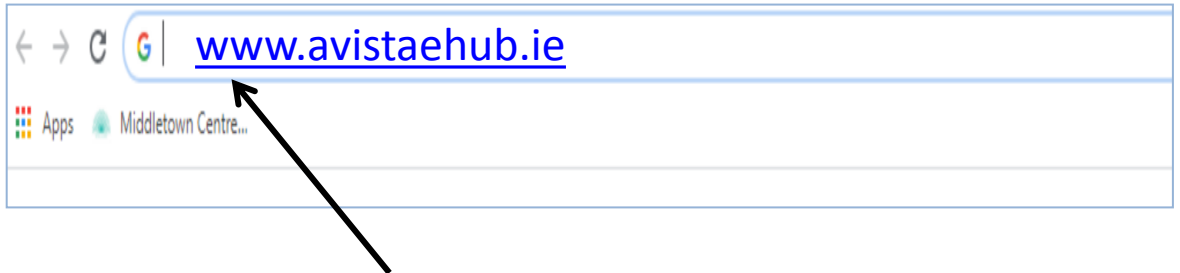

Avista E-Hub

To find the E-Hub, you need to use your 'internet' browser on your device.

You will need to type in: www.avistaehub.ie

When you log onto the site for the first time add the site to your favourites, so it will be easy to log into the site again.

You may need help to log onto the site for the first time and to add the site to your favourites.