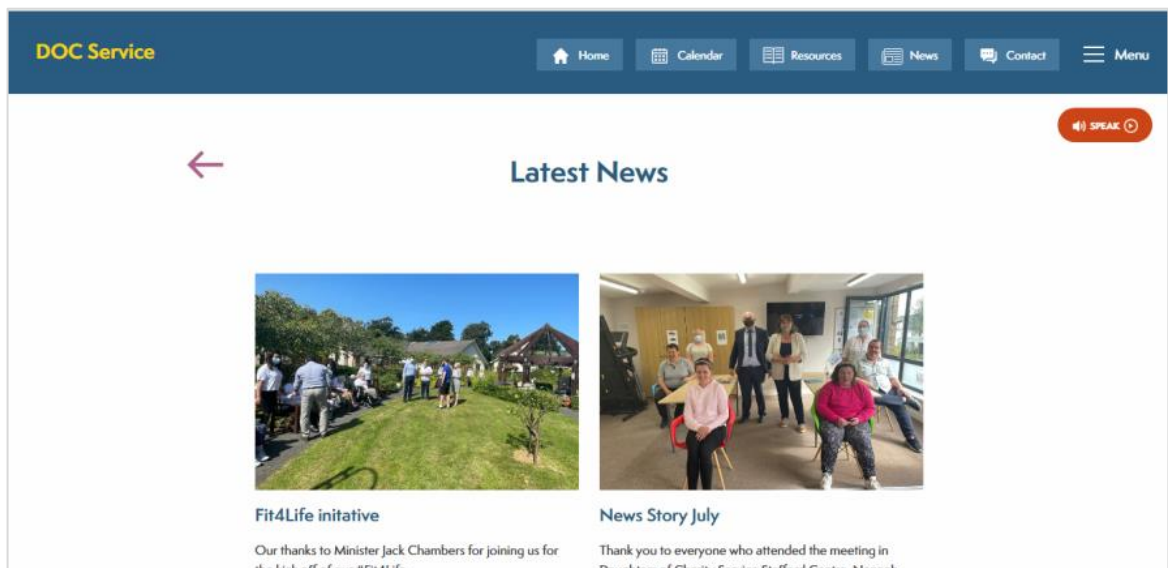

# Resources

The **Resources** button will bring you to videos, websites and easy read documents.

 Videos	Videos
 Websites	Website Links
 Easy Read Guides	Easy Read Guides

# News

The **News** button will bring you the latest news in the service.

If you have news you would like to put on the E-Hub please let us know.