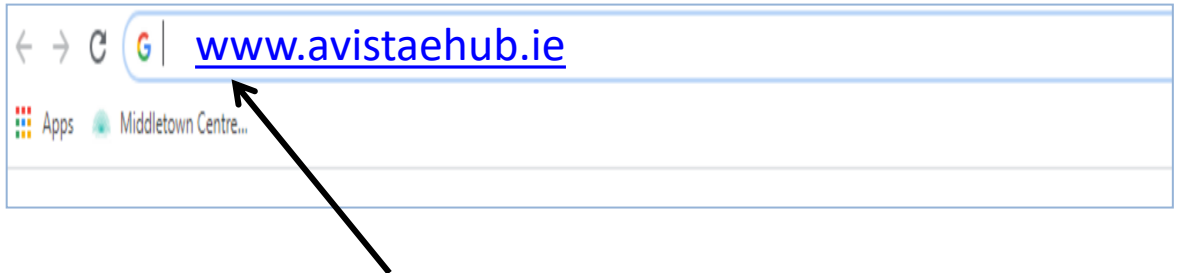

Using Avista E-Hub

A Support Guide

The E-Hub is your website where you can easily access Zoom activities, videos, news, information and links to other websites.

Avista E-Hub

To find the E-Hub, you need to use your 'internet' browser on your device.