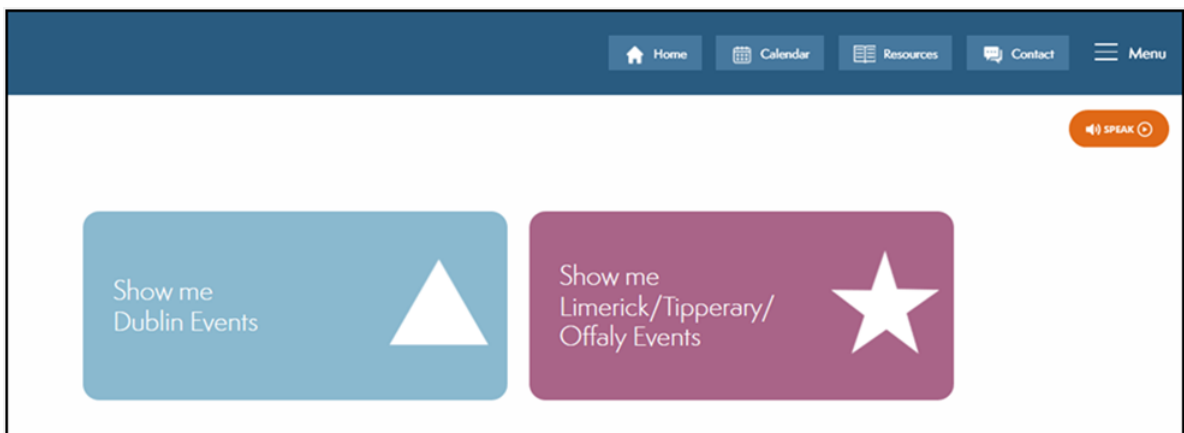

Calendar

The **Calendar** button will bring you to the page with the timetables of Zoom events.

Choose your area to see the sessions that are available

Show me **Dublin Events**

Show me **Limerick /Tipperary/Offaly Events**