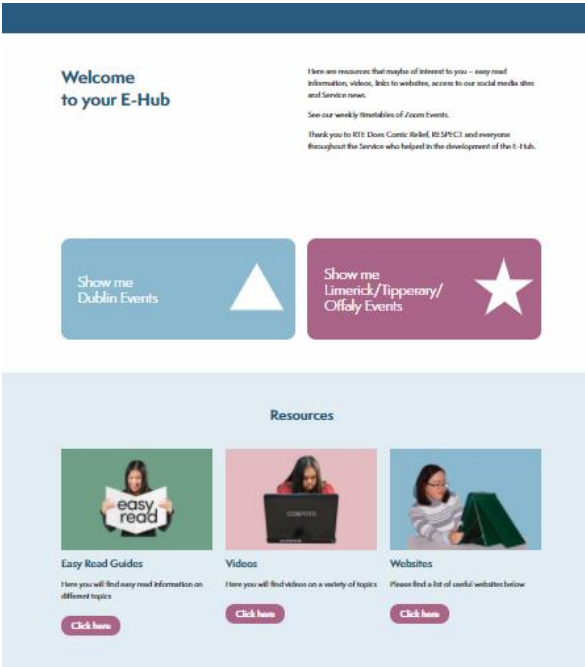

Using Avista E-Hub

A Support Guide

The E-Hub is your website where you can easily access Zoom activities, videos, news, information and links to other websites.

Avista E-Hub

To find the E-Hub, you need to use your 'internet' browser on your device.

You will need to type in: www.avistaehub.ie

When you log onto the site for the first time add the site to your favourites, so it will be easy to log into the site again.

You may need help to log onto the site for the first time and to add the site to your favourites.

Home Page

You can find everything you need starting from the Home page.

Click or tap on the pictures to see different resources.

There is a **toolbar** is at the top of the page.

The Toolbar

The Home button in the toolbar will always bring you back to the Home page, back to the start.

Resources

The **Resources** button will bring you to videos, websites and easy read documents.

 Videos	Videos
 Websites	Website Links
 Easy Read Guides	Easy Read Guides

News

The **News** button will bring you the latest news in the service.