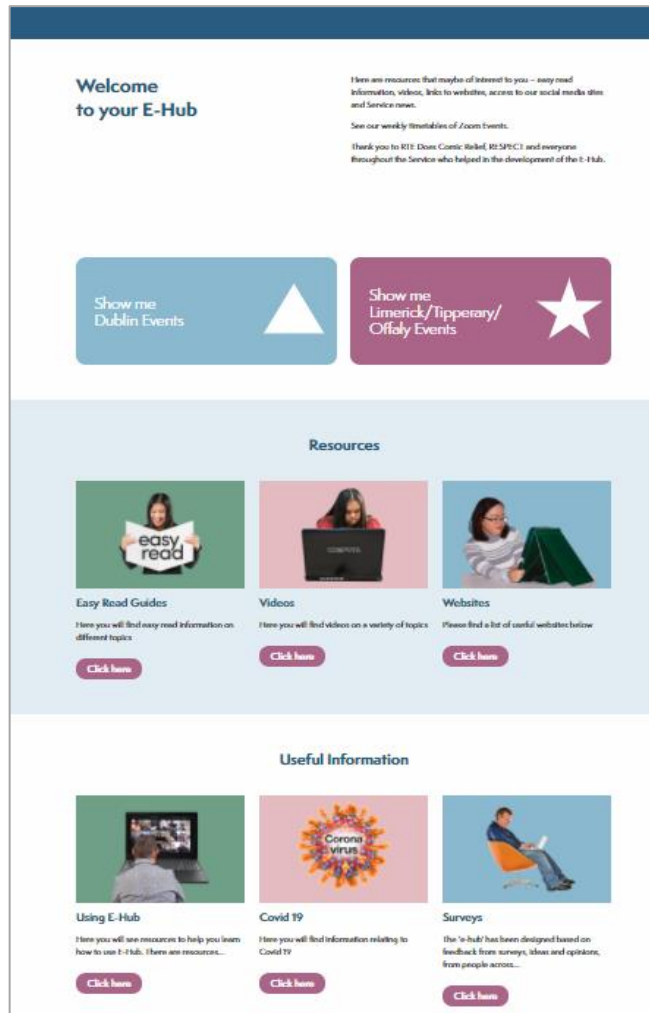

Using Avista E-Hub

A Support Guide

The E-Hub is your website where you can easily access Zoom activities, videos, news, information and links to other websites.

Avista E-Hub

To find the E-Hub, you need to use your 'internet' browser on your device.

You will need to type in: www.avistaehub.ie

When you log onto the site for the first time add the site to your favourites, so it will be easy to log into the site again.

You may need help to log onto the site for the first time and to add the site to your favourites.

Home Page

You can find everything you need starting from the Home page.

Click or tap on the pictures to see different resources.

There is a **toolbar** is at the top of the page.

The Toolbar

The Home button in the toolbar will always bring you back to the Home page, back to the start.

Resources

The **Resources** button will bring you to videos, websites and easy read documents.

 Videos	Videos
 Websites	Website Links
 Easy Read Guides	Easy Read Guides

News

The **News** button will bring you the latest news in the service.